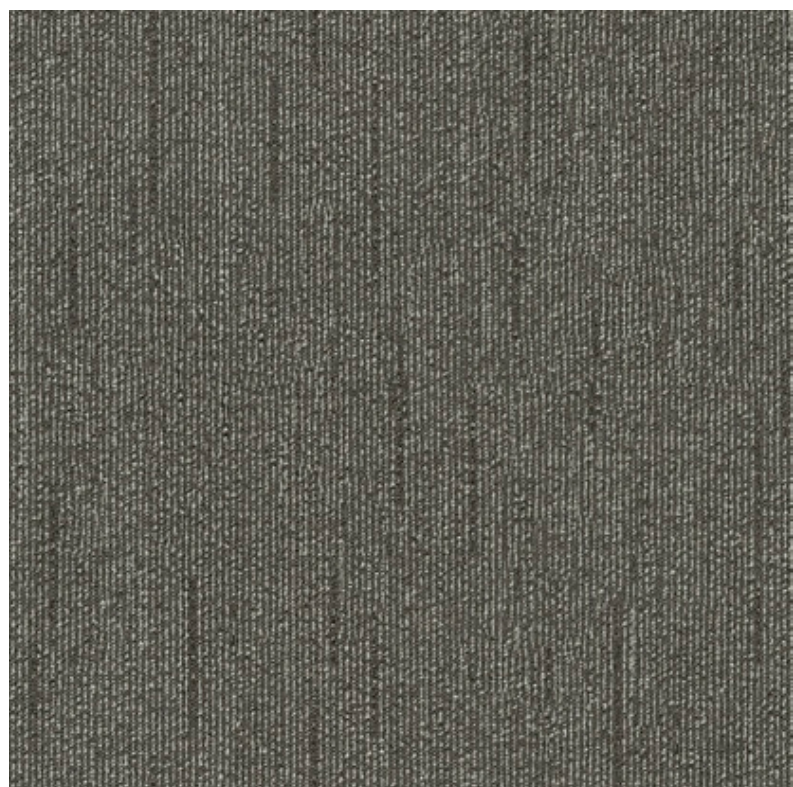

C-LOK
-155

The Flooring Solutions

your color story

PATTERNS

50cm x 50cm 60cm x 60cm

INDEX

C-LOK 155001
C-LOK 155002
C-LOK 155005
C-LOK 155006
C-LOK 155007
C-LOK 155008
Specification

PAGE

2
3
4
5
6
7
9

C-LOK 155001

C-LOK 155002

C-LOK 155005

C-LOK 155006

C-LOK 155007

C-LOK 155008

C-LOK 155001

C-LOK 155002

C-LOK 155005

C-LOK 155006

C-LOK 155007

C-LOK 155008

Specification

| | |
|----------------------------------|----------------------------|
| Product Name | C-LOK 155 |
| Product Code | C-LOK 155 |
| Tufted construction | Multi-level Loop |
| Fiber | 100% Nylon |
| Dye method | Solution Dyed |
| Gauge | 1/12 |
| Tufted weight(g/m ²) | 530 ± 5% |
| Tile size(mm) | 500 x 500 / 600 x 600 |
| Pile height(mm) | 4.0 ± 0.5 |
| Total thickness(mm) | 7.0 ± 0.5 |
| Standard Backing | Glass fiber reinforced PVC |